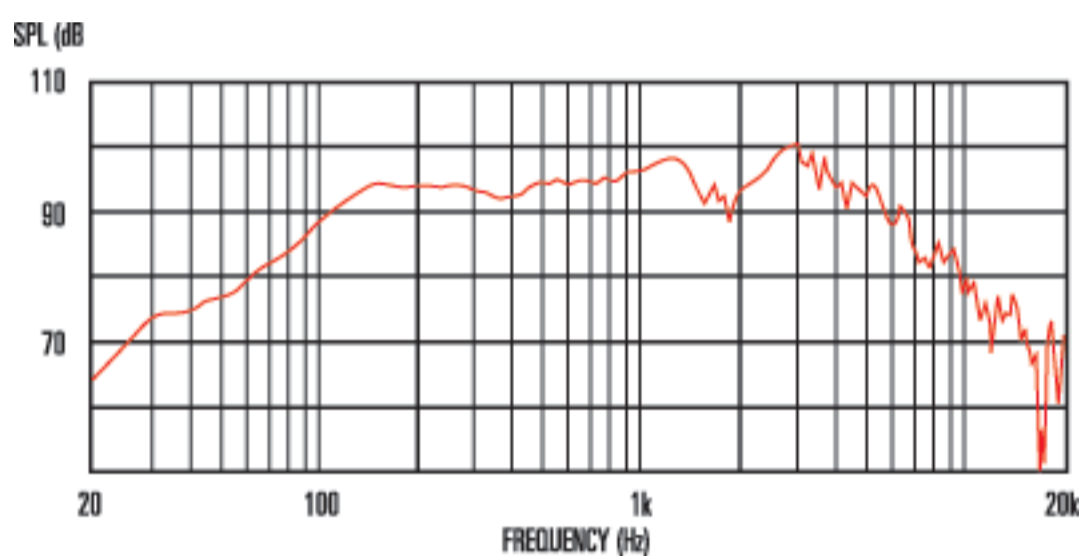

Eight 15

The Eight 15 is ideal for upgrading your bedroom blaster with authentic British tone. Well-balanced mids and highs complement a surprisingly meaty bottom end - it's just about the biggest sounding eight inch speaker we've ever heard!

8 Frequency Response

General Specifications

Nominal diameter	8", 203mm
Power rating	15Wrms
Nominal impedance	8
Sensitivity	95dB
Chassis type	Pressed steel
Voice coil diameter	1", 25mm
Voice coil material	Round copper
Magnet type	Ceramic
Magnet weight	13oz, 0.37kg
Frequency range	100-5000Hz
Resonance frequency, Fs	109.7Hz
DC resistance, Re	6.4

Mounting Information

Cut-out diameter	7.2", 183mm
Diameter	8.1", 205mm
Magnet structure diameter	3.3", 85mm
Mounting slot dimensions	0.19x0.31", 5x8mm Ø
Mounting slot PCD	7.7", 195mm
Number of mounting slots	4
Overall depth	3.3", 82.6mm
Unit weight	2.2lb, 1kg