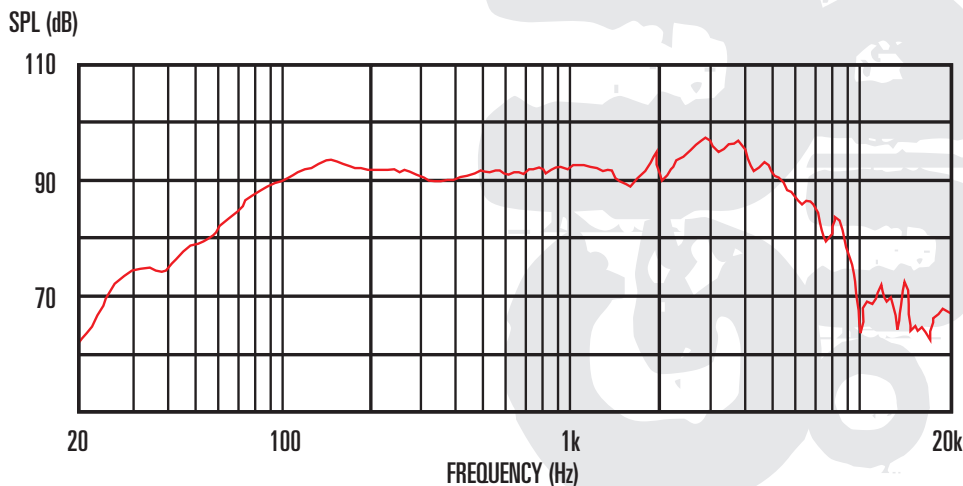

## GENERAL SPECIFICATIONS

Nominal diameter	8", 203mm
Power rating	15W
Nominal impedance	8Ω
Sensitivity	93dB
Chassis type	Pressed steel
Voice coil diameter	1", 25.4mm
Voice coil material	Round copper
Magnet type	Ceramic
Magnet weight	6oz, 0.17kg
Frequency range	100-5000Hz
Resonance frequency, Fs	105Hz
DC resistance, Re	6.5Ω

## MOUNTING INFORMATION

Diameter	8.1", 205mm
Overall depth	2.8", 72mm
Magnet structure diameter	2.8", 72mm
Cut-out diameter	7.2", 183mm
Mounting slot dimensions	0.19 x 0.31", 5 x 8mm
Number of mounting slots	4
Mounting slot PCD	7.7", 195mm
Unit weight	1.3lb, 0.6kg