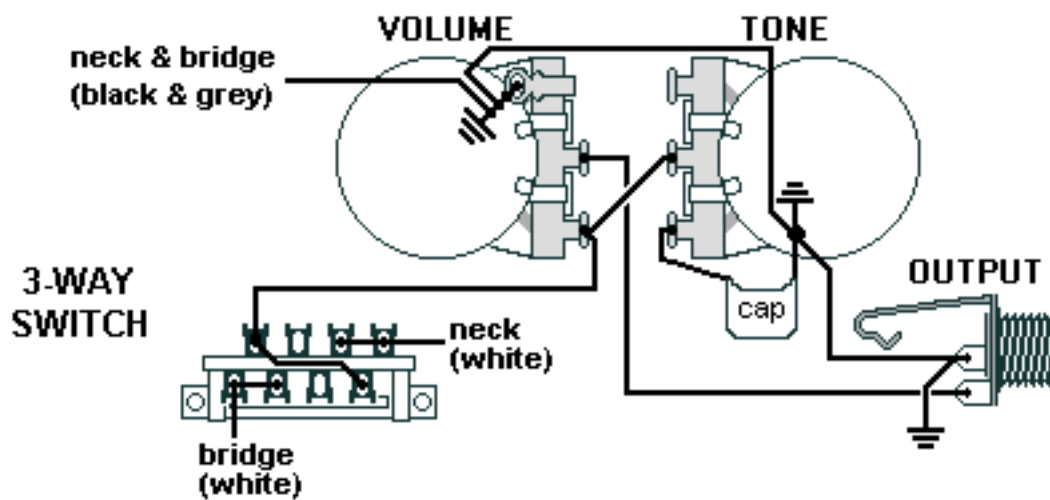

DiMarzio, Inc.

1388 Richmond Terrace, PO Box 100387, Staten Island, NY 10310, Tel(718)981-9286, Fax(718)720-5296

TWANG KING WIRING

**Note: Tailpiece must be connected to common ground.
All grounds \perp must be connected.**